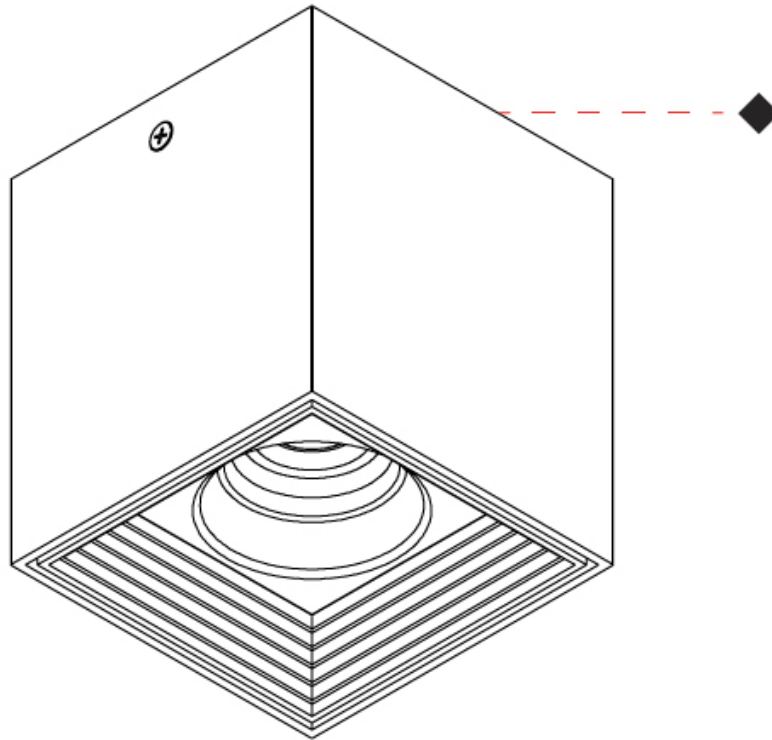

DAU SINGLE SURFACE

D92126R9-

PROJECT _____

TYPE _____

SPECIFIER _____

QUANTITY _____

DATE _____