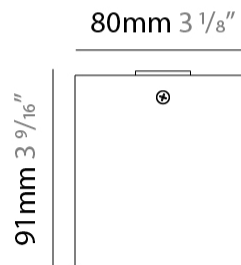

DAU SINGLE SURFACE

D92126R9-

base number Finish
Options

1. To build a product code in our configurator select the specify button on the base model # product page
2. To build a manual product code on this datasheet choose from the options listed below in blue font and add the suffix to the base model #

GENERAL

Series: Dau
Subseries: Dau Single
Brand: Milan
Division: Design
Mounting Type: Surface
Mounting Location: Ceiling
Subcategory: Downlight

PHYSICAL

Shape: Cube
Length (mm): 80
Length (in): 3 1/8
Width (mm): 80
Width (in): 3 1/8
Height (mm): 91
Height (in): 3 9/16
Light Distribution: Direct
Fixture Finish: BAL / MWL / BSL
Fixture Material: Extruded Aluminum

ELECTRICAL

Lamp Type: LED
Input Wattage (W): 10
Total Output Wattage (W): 9.3
Dimming: Tri-Mode (Non-Dimming and Phase Dimming (120Vac only) and 0-10V Dimming)
Driver Included: No
Driver Location: Remote
Driver Type: Constant Current
Input Voltage (V): 120 - 277
Constant Current (MA): 350

LED

Number of LEDs: 1
Color Temperature (°K): 3000
Max. Delivered Lumen (lm): 956
CRI: >90 CRI
Lamp Life (hrs): 50000

OPTICAL

RATINGS AND CERTIFICATIONS

Certified By: Certified for North American Standards
IP rating: IP20

PROJECT
TYPE
SPECIFIER
QUANTITY
DATE