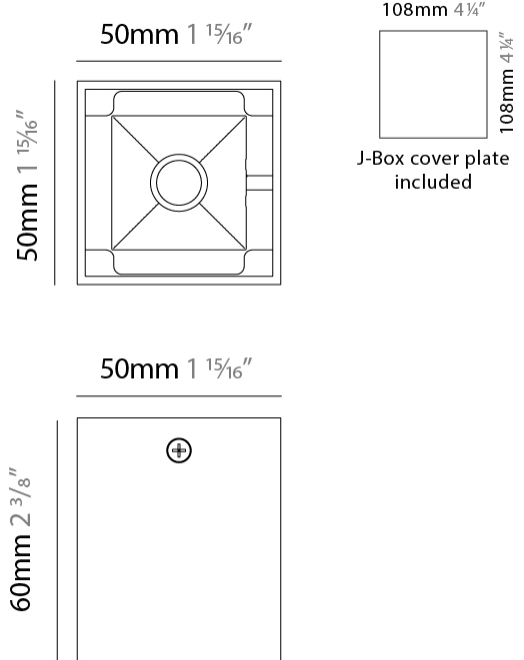

DAU SINGLE SURFACE

D92130R9-

base number Finish
Options

PROJECT
TYPE
SPECIFIER
QUANTITY
DATE

1. To build a product code in our configurator select the specify button on the base model # product page
2. To build a manual product code on this datasheet choose from the options listed below in blue font and add the suffix to the base model #

GENERAL

Series: Dau
Subseries: Dau Single
Brand: Milan
Division: Design
Mounting Type: Surface
Mounting Location: Ceiling
Subcategory: Downlight

PHYSICAL

Shape: Cube
Length (mm): 50
Length (in): 2
Width (mm): 50
Width (in): 2
Height (mm): 60
Height (in): 2 ³/₈
Light Distribution: Direct
Fixture Finish: [BAL / MWL / BSL](#)
Fixture Material: Extruded Aluminum

ELECTRICAL

Lamp Type: LED
Input Wattage (W): 5
Dimming: Electronic Low Voltage Dimming
Input Voltage (V): 120Vac Direct Line

LED

Number of LEDs: 1
Color Temperature (°K): 3000
Max. Delivered Lumen (lm): 500
CRI: >90 CRI
Lamp Life (hrs): 50000

OPTICAL

RATINGS AND CERTIFICATIONS

Certified By: Certified for North American Standards
IP rating: IP20